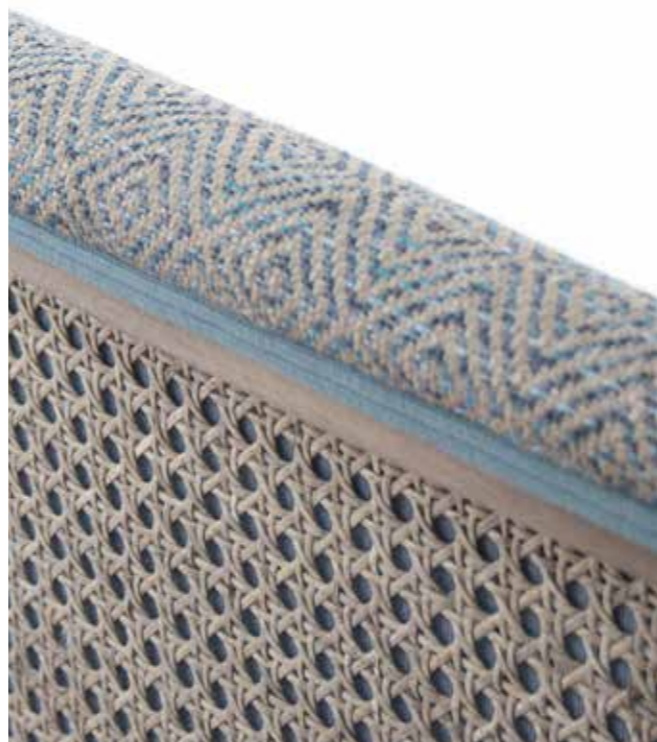

Footrest available

COMODO ARM CHAIR ORIGINS ESSENCE

- 64 cm | 25,2"
- 59 cm | 23,2"
- 81 cm | 31,9"
- 50 cm | 19,7"
- 67 cm | 26,4"
- Fabrics
- Leathers
- Customer's own material
- Jute option
- Cane option*
- Matress fabric option*
- Wood finishes (Patina*)
- Jute ribbon
- Fabric ribbon*
- Double piping*
- Cover option